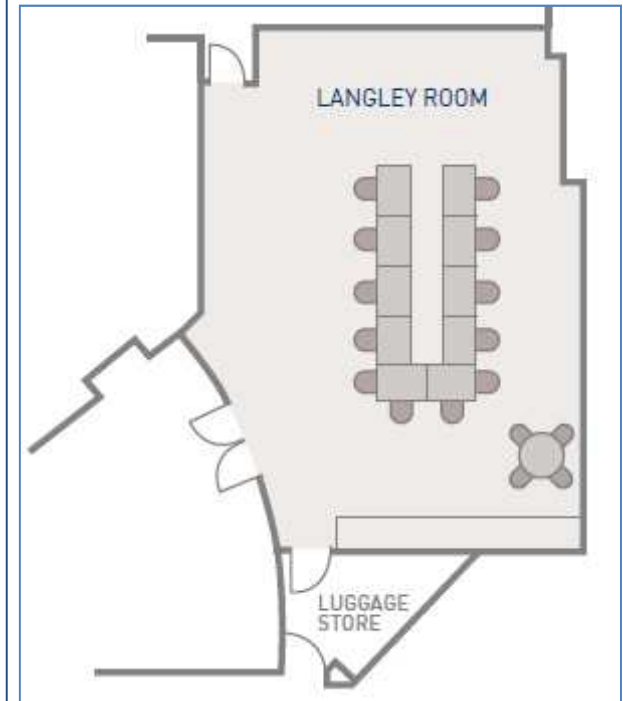

Mezzanine Floor:

Ground Floor:

Room	Height (m)	Area (m2)	Theatre	Classroom	BUFFET Banquet & dance floor	PLATED Banquet & dance floor	U-Shape	Cocktail	Cabaret
Boardroom	2.7	95	50	30	40	50	24	60	32
Ballroom	4.5	476	500	250	230	300	NA	600	264
Ballroom-South	4.5	260	300	150	120	140	50	300	128
Ballroom-North	4.5	180	180	72	80	90	42	200	96
Silver Room	4.5	182	180	72	100	120	42	200	112
Langley Room	3	96	60	30	NA	NA	24	60	40