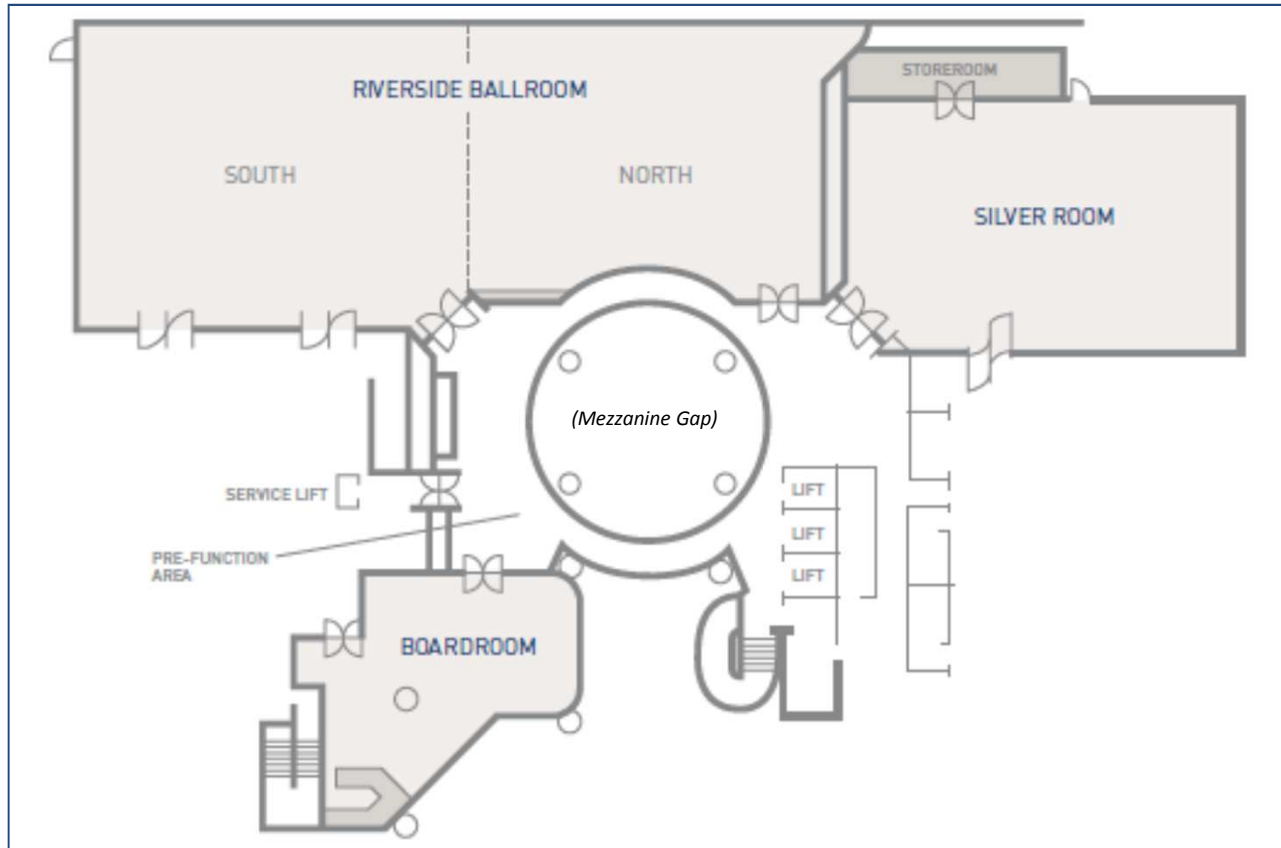

Mezzanine Floor:

Ground Floor:

Room	Height (m)	Area (m2)	Theatre	Classroom	BUFFET Banquet & dance floor	PLATED Banquet & dance floor	U-Shape	Cocktail	Cabaret
Boardroom	2.7	95	50	30	40	50	24	60	32
Ballroom	4.5	476	500	250	230	300	NA	600	264
Ballroom-South	4.5	260	300	150	120	140	50	300	128
Ballroom-North	4.5	180	180	72	80	90	42	200	96
Silver Room	4.5	182	180	72	100	120	42	200	112
Langley Room	3	96	60	30	NA	NA	24	60	40